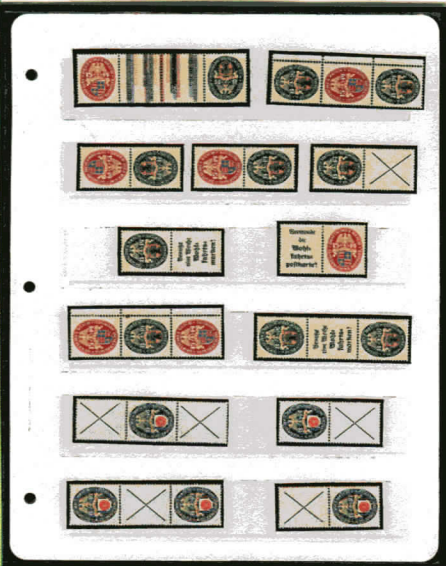

K 37

K 40

K 42

K147

K150

K151

K153

L 1

ITALIAN STATES
TUSCANY

1851-52 LION OF TUSCANY
TIPOGRAFICO watermark CROWNS IN THE SHEET IMPERF

ORANGE	CARBINE	BLUE
1 SOLDI	1 CRAZIE	2 CRAZIE
BLUE	STATE BLUE	GRAY LILAC
4 CRAZIE	6 CRAZIE	9 CRAZIE

1857 LION OF TUSCANY
TIPOGRAFICO WHITE PAPER watermark MANY LINES IMPERF

BLUE	BLUE GREEN	DEEP BLUE
2 CRAZIE	4 CRAZIE	6 CRAZIE

L 2

ITALIAN STATES
TUSCANY

1851-52 LION OF TUSCANY
TIPOGRAFICO watermark CROWNS IMPERF

2 CRAZIE BLUE		
BLUE BRASS BLUE	GRAYISH BLUE	GREENISH BLUE

2 CRAZIE GRAYISH BLUE
P.D. Firenze 10 SET 1856 - BARBAR